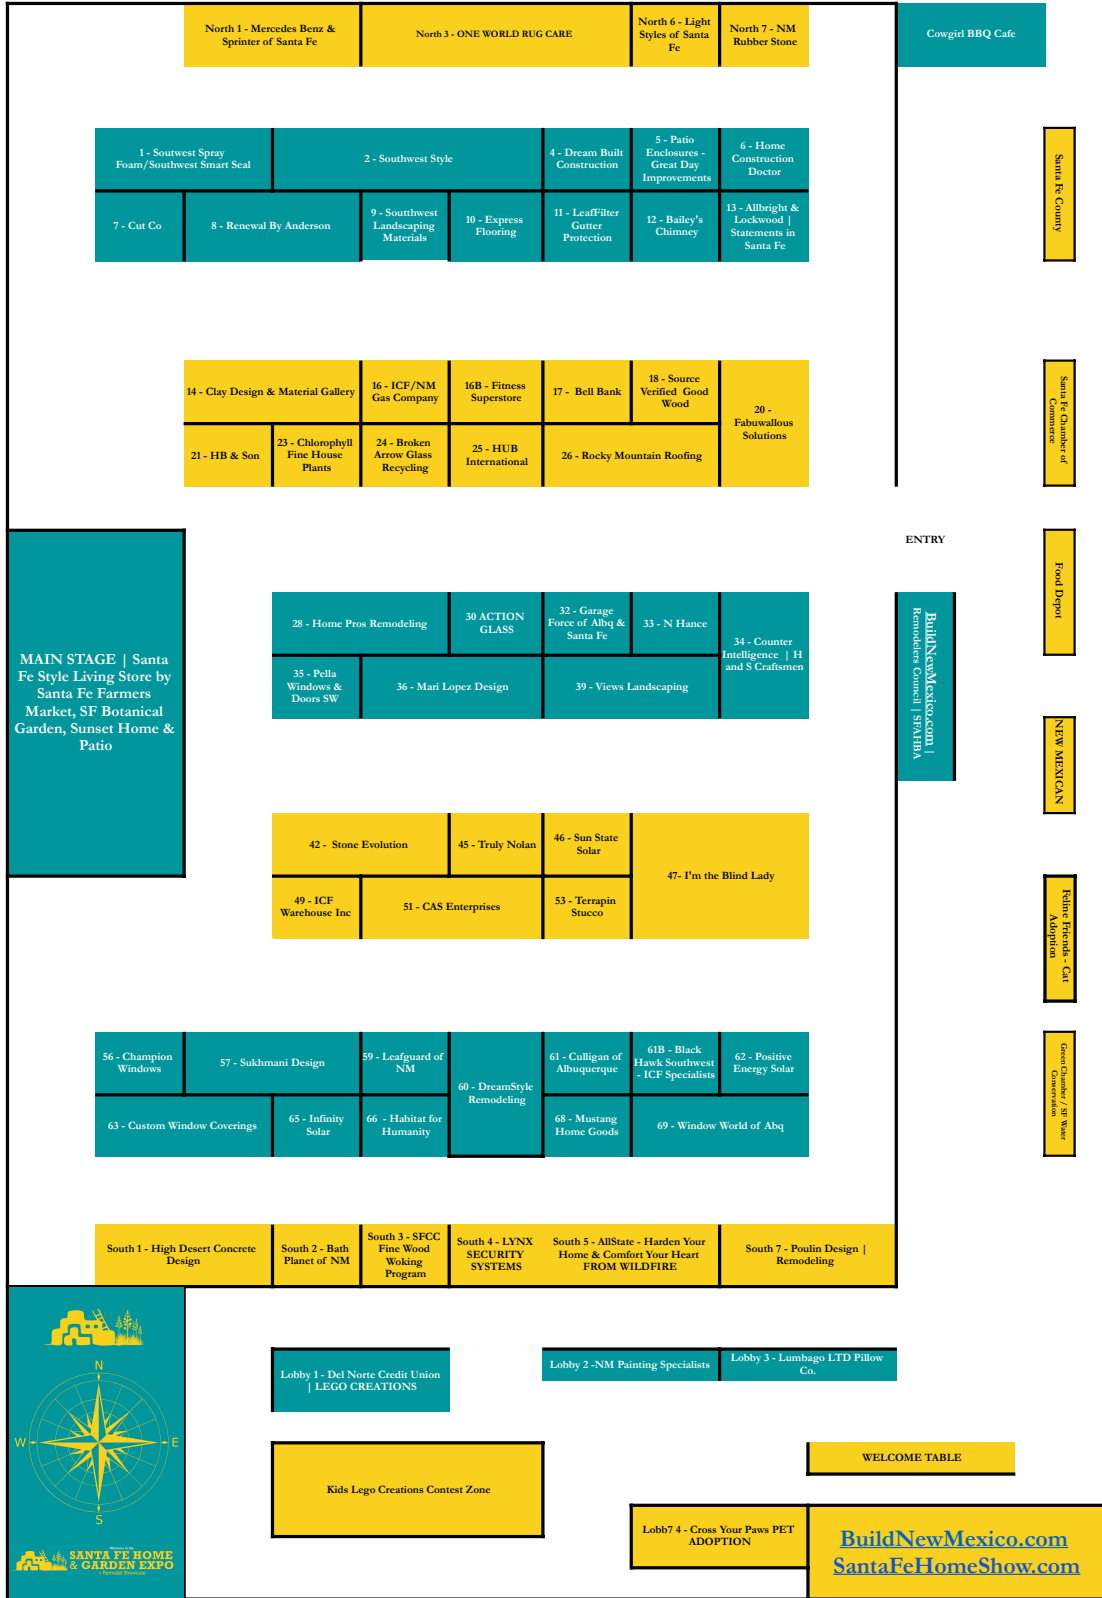

Welcome to the
SANTA FE HOME & GARDEN EXPO
 + Remodel Showcase

SANTA FE HOME & GARDEN EXPO

+ Remodel Showcase

2025 BOOTH #	Company
Main Stage	Santa Fe Botanical Garden
Main Stage	Santa Fe Farmers Market Gift Shop
Main Stage	Sunset Home & Patio
North 1	Mercedes Benz & Sprinter of Santa Fe
North 3	One World Rug Care
North 6	Light Styles of Santa Fe
North 7	New Mexico Rubber Stone
1	Southwest Spray Foam/ Southwest Smart Seal
2	Southwest Style
3	Dream Built Construction
5	Patio Enclosures (Great Day Improvements)
6	Home Construction Doctor
7	Cut Co
8	Renewal By Anderson
9	Southwest Landscaping Materials
10	Express Flooring
11	LeafFilter Gutter Protection
12	Bailey's Chimney
13	Allbright & Lockwood / Statements in Santa Fe
14	Clay Design & Material Gallery
16	ICF New Mexico Gas Company
16B	Fitness Superstore
17	Bell Bank
18	Source Verified Good Wood
20	Fabuwallous Solutions
21	HB & Son Inc.
23	Chlorophyll Fine Houseplants
24	Brokem Arrow Glass Recycling Inc
25	HUB International
26	Rocky Mountain Roofing
28	Home Pros Remodeling
30	Action Glass & Mirror
32	Garage Force of Albuquerque and Santa Fe
33	N Hance
35	Pella Windows & Doors Southwest